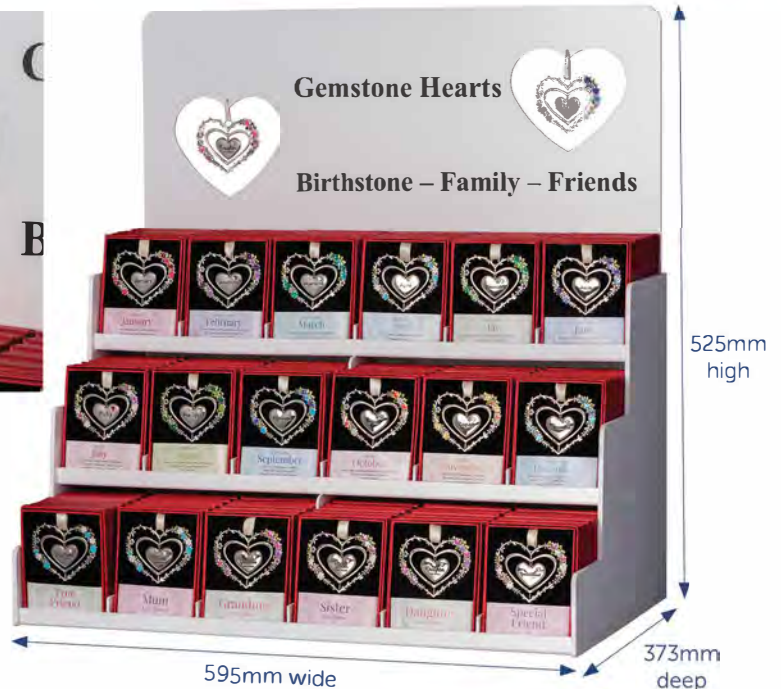

New

Hanging Decorations your customers will love.

3 nickel plated hearts that hang independently within each other.

Hand painted outer heart with matching gemstone in the centre heart.

Looped ribbon so your customers can hang almost anywhere.

All gift boxed with a coordinated box strip and message label.

DISPLAY STAND

Display stand measures
 Height 525mm
 Width 595mm
 Depth 373mm
 Pockets are labelled making reordering easy.
 Gemstone Hearts are also individually bar coded so tracking sales is simple.