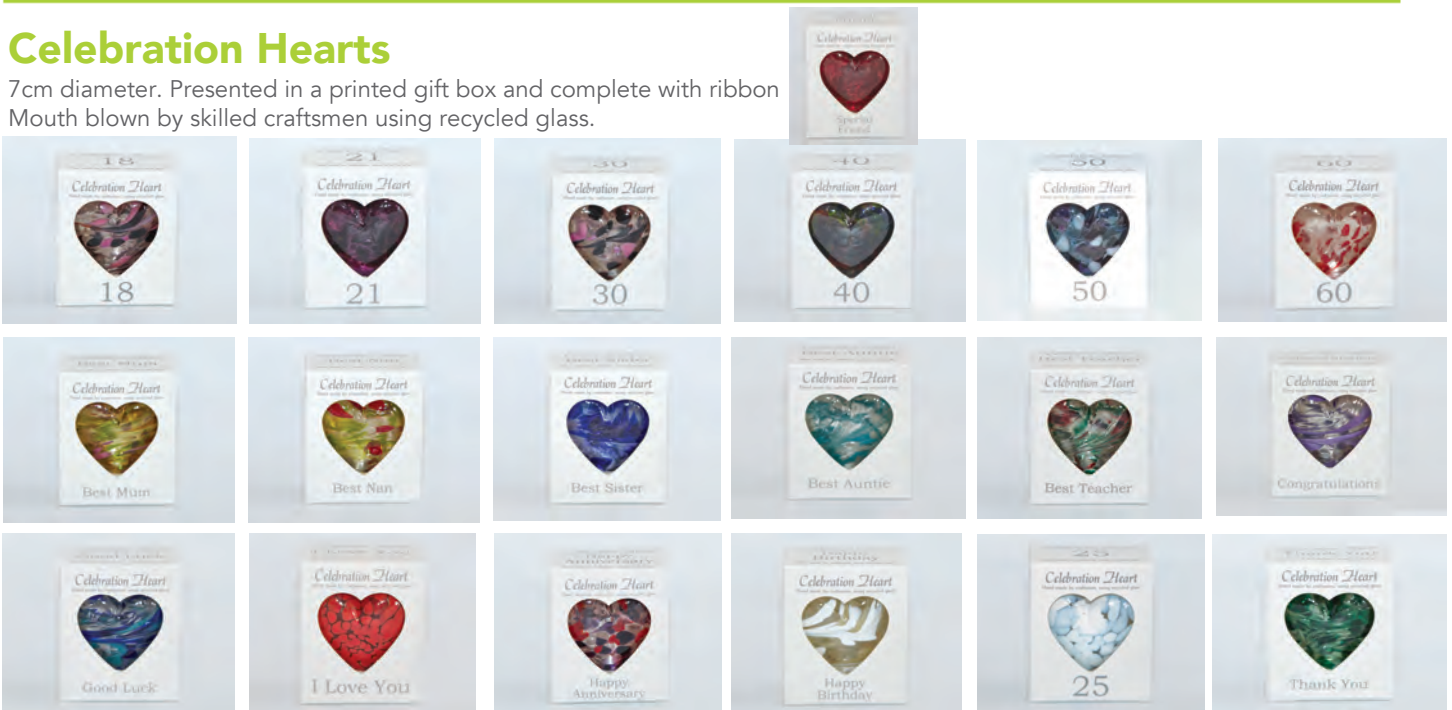

Celebration Hearts

7cm diameter. Presented in a printed gift box and complete with ribbon.
Mouth blown by skilled craftsmen using recycled glass.