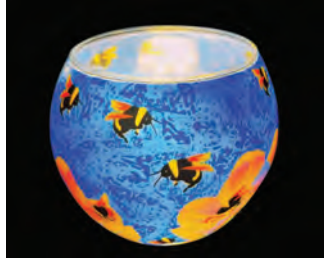

Tealight Holder (V1)
Height: 50mm x Diameter: 60mm

Tealight Holder (M43)
Height: 60mm x Diameter: 70mm
4 Hour Tealight Included

Light Glass

10cm diameter x 8cm high. Gift boxed with a complimentary 8 hour tealight candle.

Poppy Sunrise (240240)

Bee (231200)

Poppy Fields (165010)

Sunshine (165012)

Monarch Butterfly (165015)

Poppy Butterfly (165018)

Tulips (165020)

Elephant Family (165028)