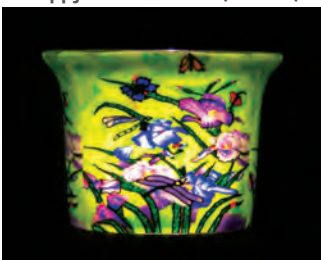

Natures Garden Votive (167134)