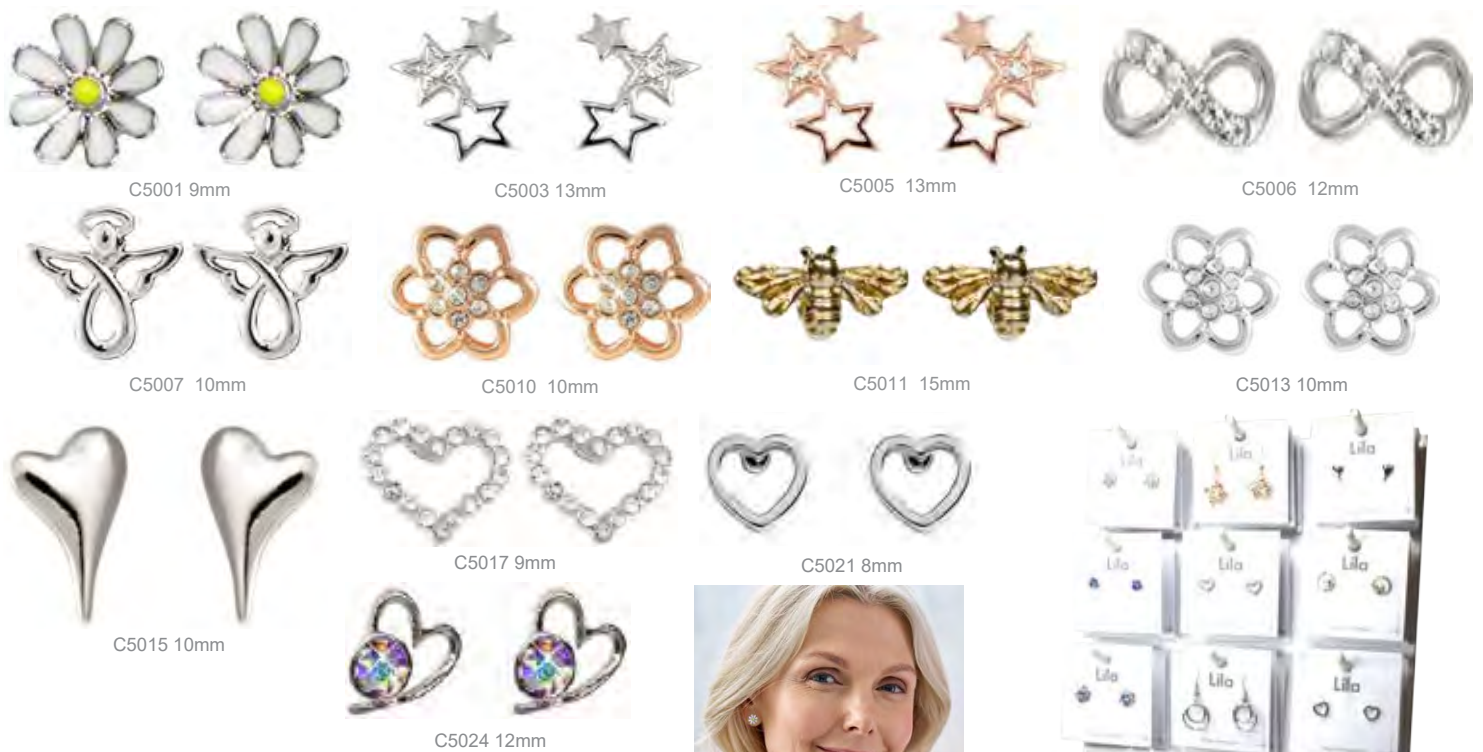

C2013 20mm

Earrings

C2006 28mm

C2007 18mm

C2008 32mm

C2009 28mm

C2011 20mm

C2014 20mm

*Ask about
our display deals*

POS23

27cms wide 27.5cms high, 12cms deep

Little Box Earrings

Gold and Rhodium finish beautifully packaged in little white boxes

Carded Earrings

Ask about our display deals!

New Freeform Collection

Natural shapes with freeform semi precious stones and freshwater pearls

C3000 20mm

C3003 20mm

C3001 18mm

C3005 18mm

C3002 20mm

Rhodium Finish

C3004 32mm